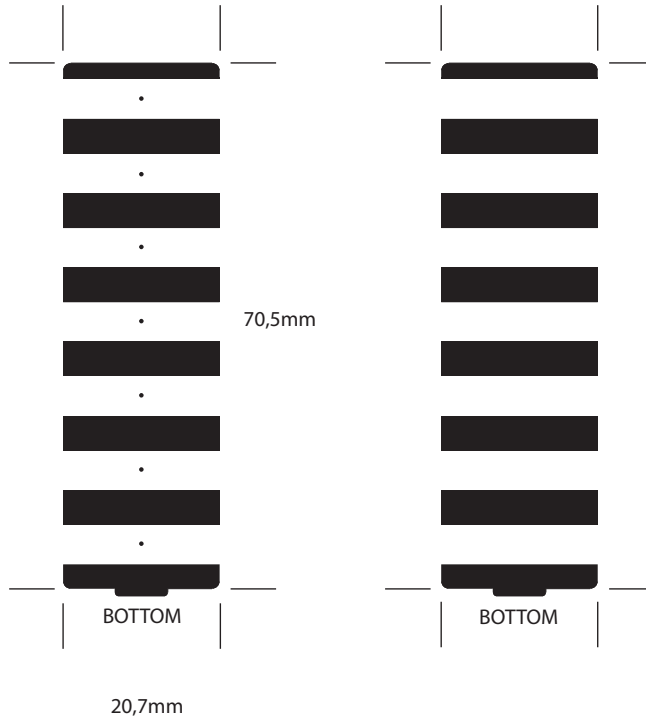

14 keys
(split between
left and right keys)

7 keys
(no split between
left and right keys)

Phone Inlays

Extension Module
Inlays